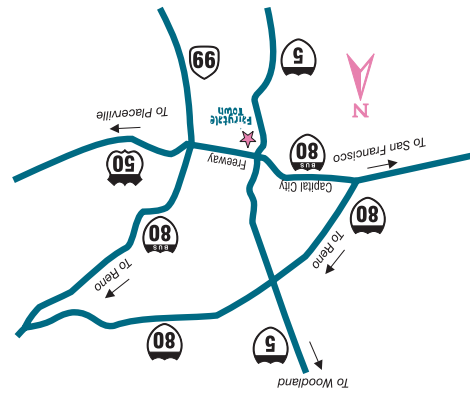

Directions & Parking

Fairytale Town is located at 3901 Land Park Drive. From I-5, take the Sutterville Road exit. (The exit is eastbound, and will take you to the first traffic light at Land Park Drive.) Turn left onto Land Park Drive. Street Fairytale Town is a quarter-mile down the road on your right. Street parking is available free of charge.

For more information, please contact the party host:

Directions & Parking

Fairytale Town is located at 3901 Land Park Drive. From I-5, take the Sutterville Road exit. (The exit is eastbound, and will take you to the first traffic light at Land Park Drive.) Turn left onto Land Park Drive. Street Fairytale Town is a quarter-mile down the road on your right. Street parking is available free of charge.

For more information, please contact the party host:

For: _____

Date: _____

Time: _____

RSVP to: _____

Where: King Arthur's Castle in Fairytale Town
3901 Land Park Drive, Sacramento, CA 95822
Please check-in at the box office when you arrive

For: _____

Date: _____

Time: _____

RSVP to: _____

Where: King Arthur's Castle in Fairytale Town
3901 Land Park Drive, Sacramento, CA 95822
Please check-in at the box office when you arrive