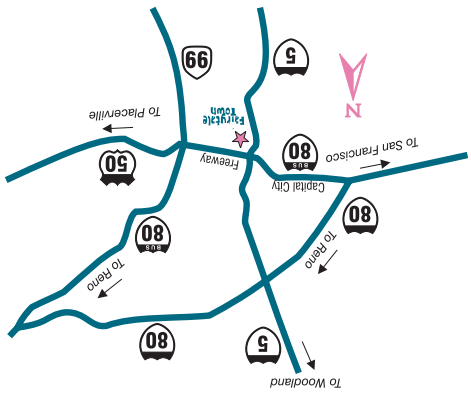

Directions & Parking

Fairytale Town is located at 3901 Land Park Drive. From I-5, take the Sutterville Road exit. (The exit is eastbound, and will take you to the first traffic light at Land Park Drive.) Turn left onto Land Park Drive. Street Fairytale Town is a quarter-mile down the road on your right. Street parking is available free of charge.

For more information, please contact the party host:

Directions & Parking

Fairytale Town is located at 3901 Land Park Drive. From I-5, take the Sutterville Road exit. (The exit is eastbound, and will take you to the first traffic light at Land Park Drive.) Turn left onto Land Park Drive. Street Fairytale Town is a quarter-mile down the road on your right. Street parking is available free of charge.

For more information, please contact the party host:

For: _____

Date: _____

Time: _____

RSVP to: _____

Where: King Arthur's Castle in Fairytale Town
3901 Land Park Drive, Sacramento, CA 95822
Please check-in at the box office when you arrive

For: _____

Date: _____

Time: _____

RSVP to: _____

Where: King Arthur's Castle in Fairytale Town
3901 Land Park Drive, Sacramento, CA 95822
Please check-in at the box office when you arrive