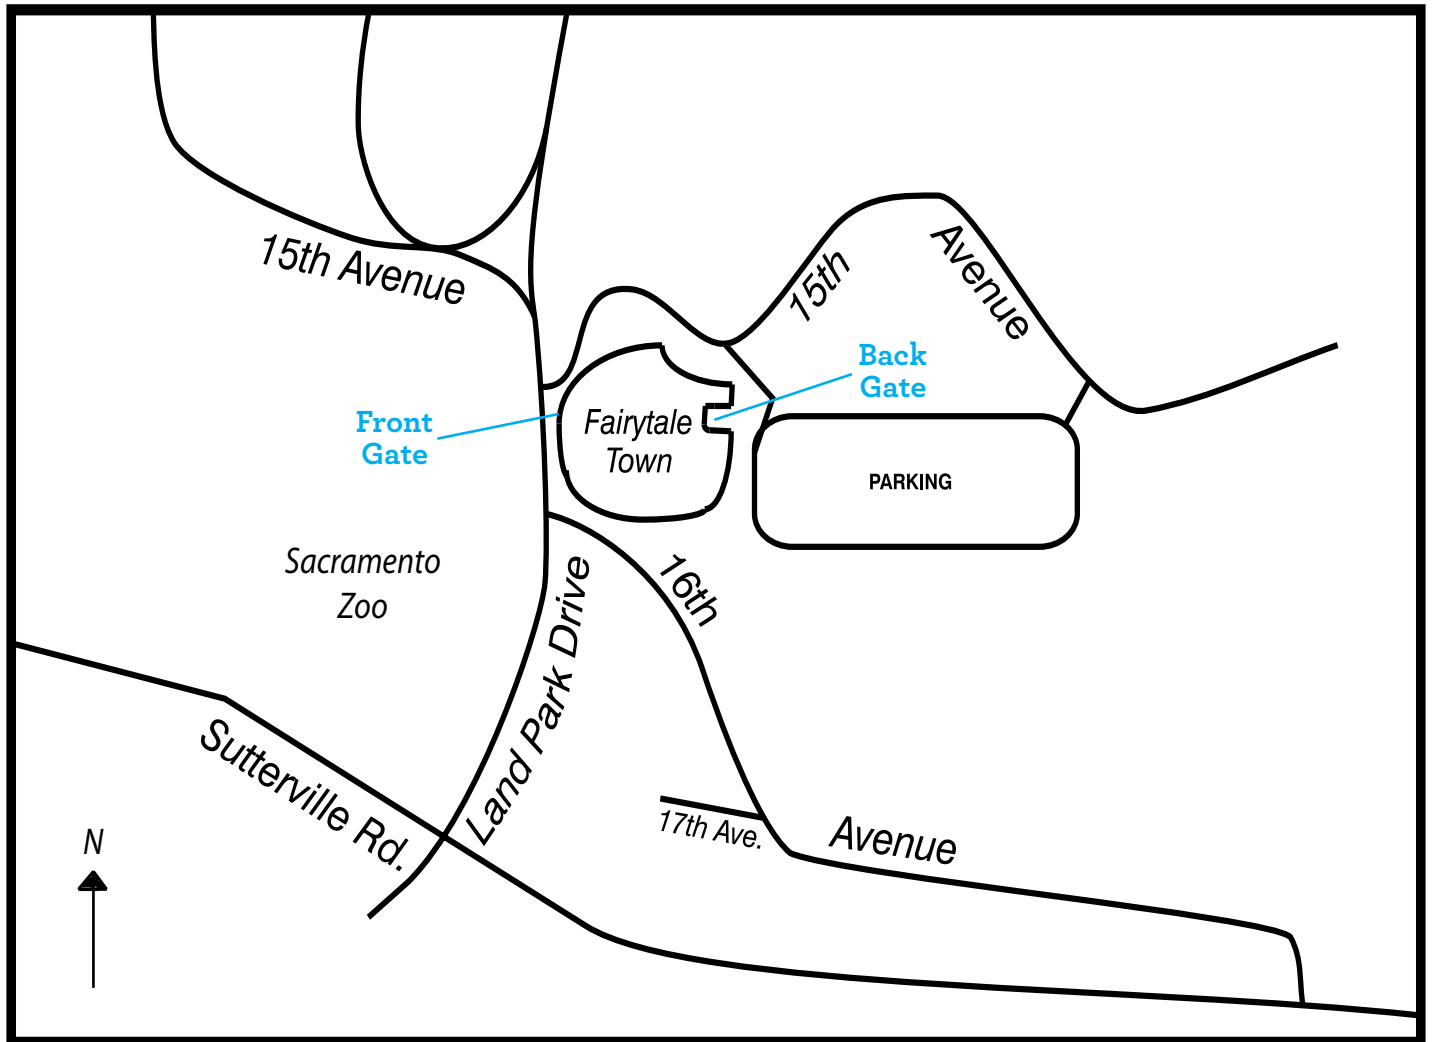

Map & Directions to Back Gate

Driving Directions to Back Gate:

Turn onto 15th Avenue and follow the curve until you get to the first “right” (you’ll see a Handicap Parking sign). This takes you to the back gate and back parking lot. Pull into the back gate area, where you will see dumpsters and our back gate.

Address:

3901 Land Park Drive, Sacramento

Contact:

Please call our Box Office at (916) 808-7462, and a staff member will open the gate.